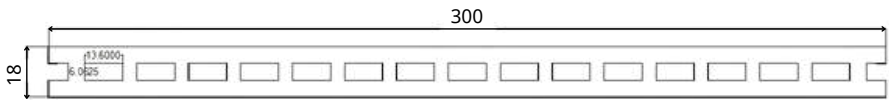

# THANH VÁN SÀN WPC 15 LỖ VUÔNG

Red Brown

Wood

Coffee

Dark Grey

18 x 300 x 2400 mm  
(0.72 m<sup>2</sup>/thanh)