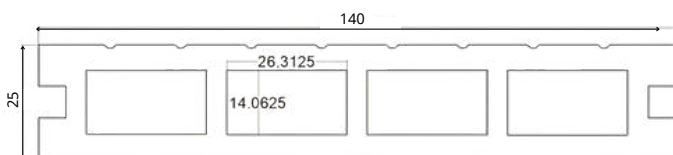

# THANH VÁN SÀN WPC ĐẶC

Wood

Red Brown

Coffee

Dark Grey

25 x 140 x 2400 mm

(0.336 m<sup>2</sup>/thanh)

(6.336 kg/thanh)