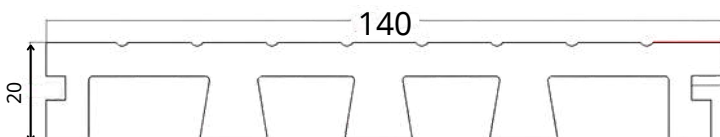

# THANH VÁN SÀN WPC CHÂN VẠC

Coffee

Dark Grey

Wood

Red Brown

20 x 140 x 2400 mm  
(0.336 m<sup>2</sup>/thanh)  
(5.328 kg/thanh)