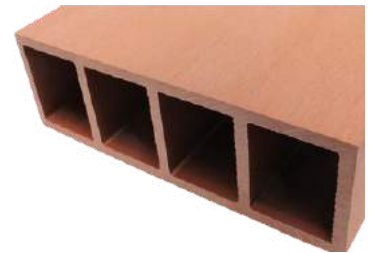

THANH LAM TRANG TRÍ 4 LỖ VUÔNG

Red Brown

60 x 180 x 2400 mm

(13.2 kgs/thanh)