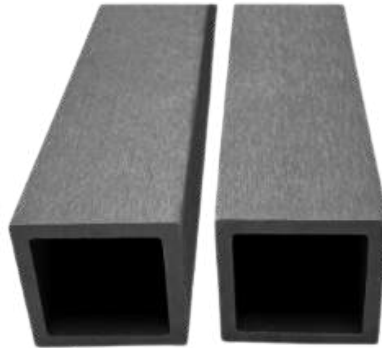

# THANH LAM TRANG TRÍ 1 LỖ VUÔNG

Wood

Red Brown

Coffee

Dark Grey

50 x 50 x 3000 mm  
(4.5 kgs/thanh)